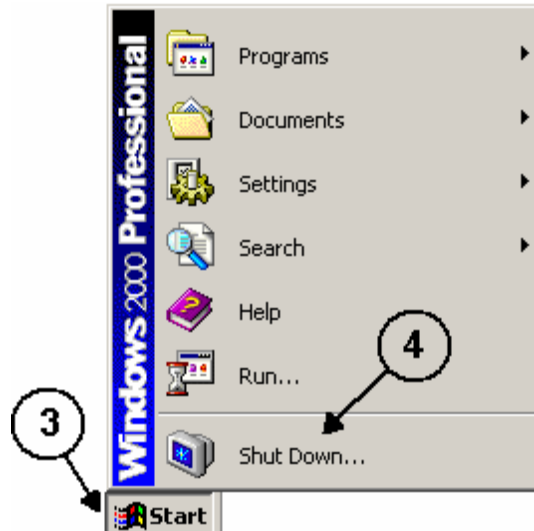

## Turn Off the Computer

1. **Remove** the floppy disk, if there is one.
2. **Close** all programs.
3. **Click** on the **START** menu in the lower left corner.
4. **Click** on **SHUT DOWN...**

5. Be sure the drop-down menu shows **SHUT DOWN**.
6. **Click** on **OK**.