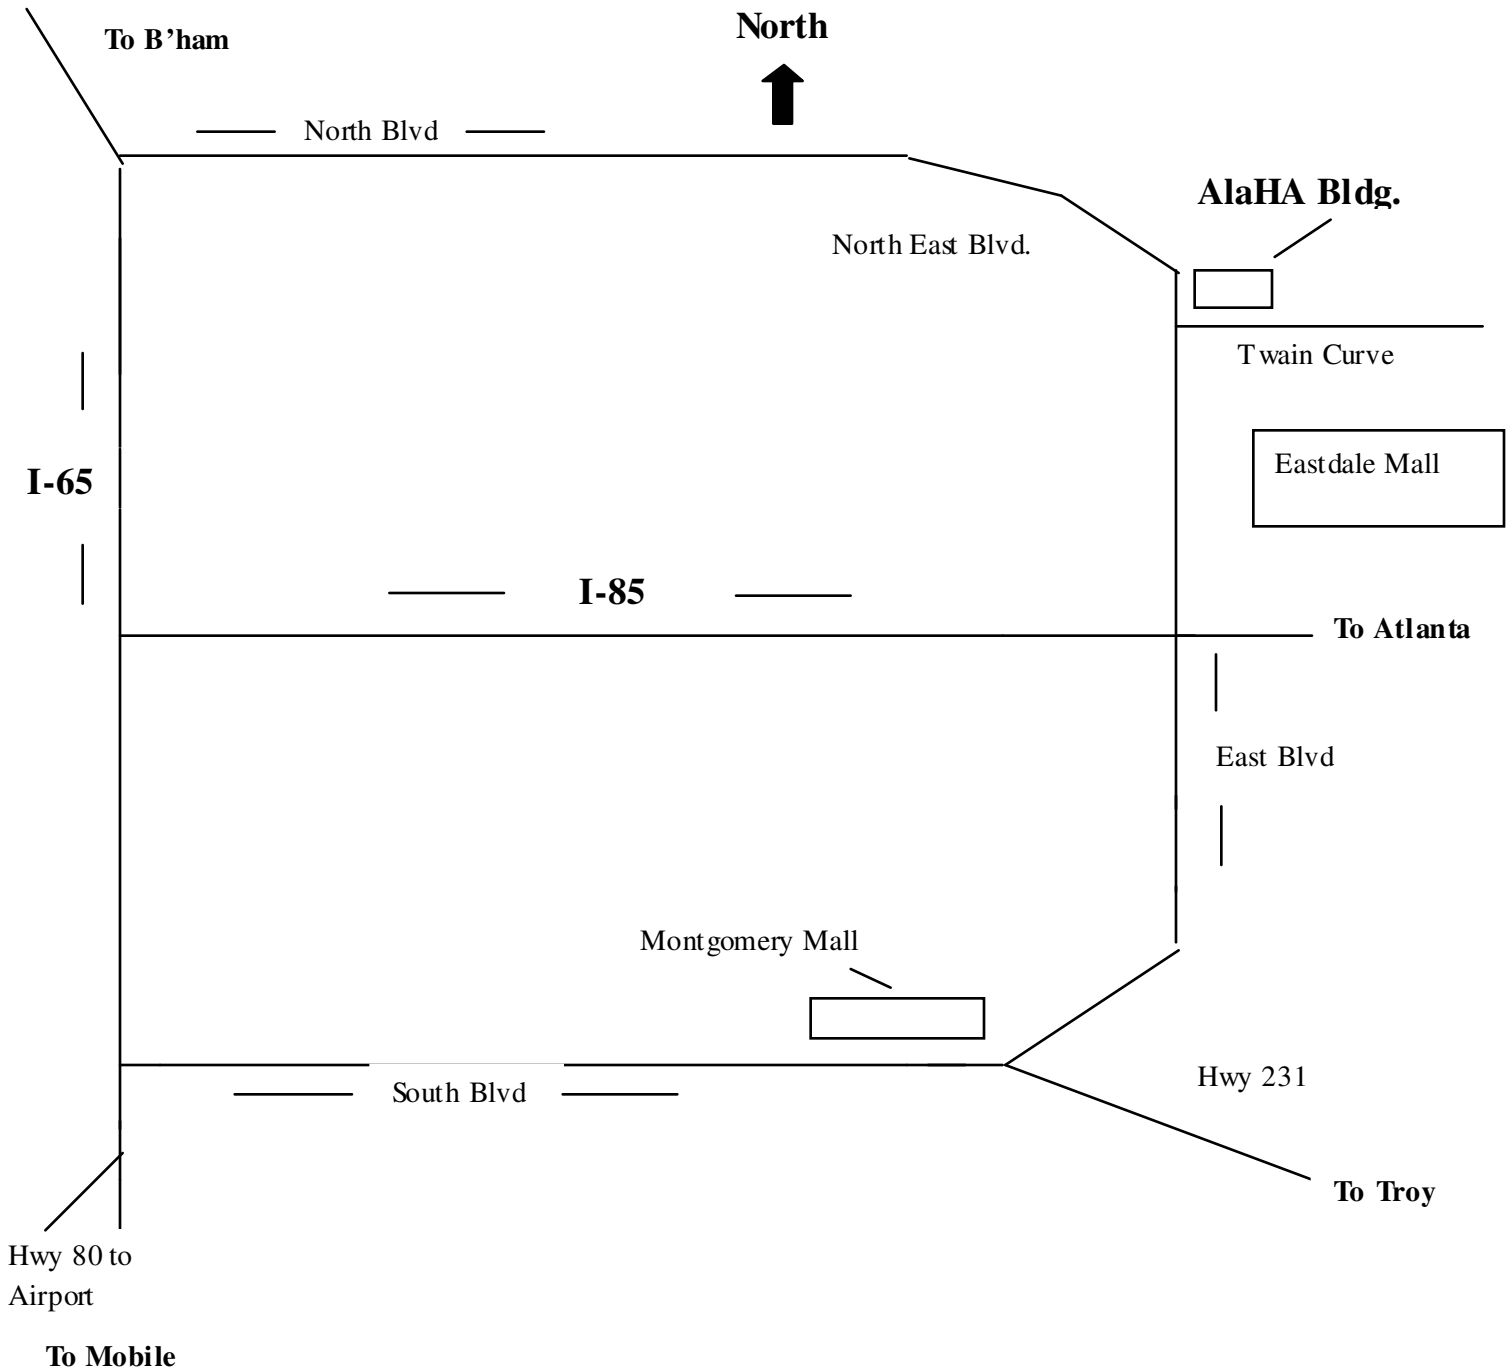

Directions - Alabama Hospital Association
500 North East Blvd., Montgomery, Ala. (800) 489-2542 or (334) 272-8781

From Mobile: Take I-65 north to Montgomery. Exit on I-85 toward Atlanta. Get off at East Blvd (Exit #6). Follow the signs to Hwy 231 toward Wetumpka. You'll pass several car dealerships, then cross two overpasses. On the first overpass, you will see Eastdale Mall on the right. After the second overpass, turn right onto Twain Curve at the traffic light. Immediately after turning right, turn into first driveway on left.

From Birmingham: Take I-65 south to Montgomery. Exit #173 onto North Blvd (There is only one way to exit. You will be going south on the Blvd.) Stay on this road for nine miles. Make a left onto Twain Curve at a traffic light. Immediately to the left is the AlaHA driveway.